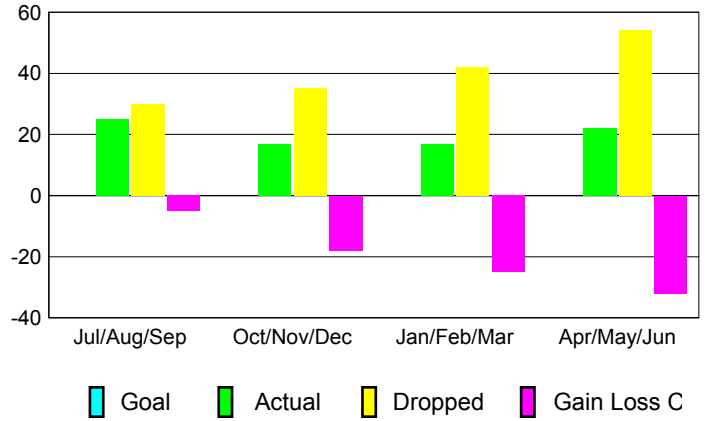

Membership Results 2012-2013
Goal, New, Dropped, Gain/Loss